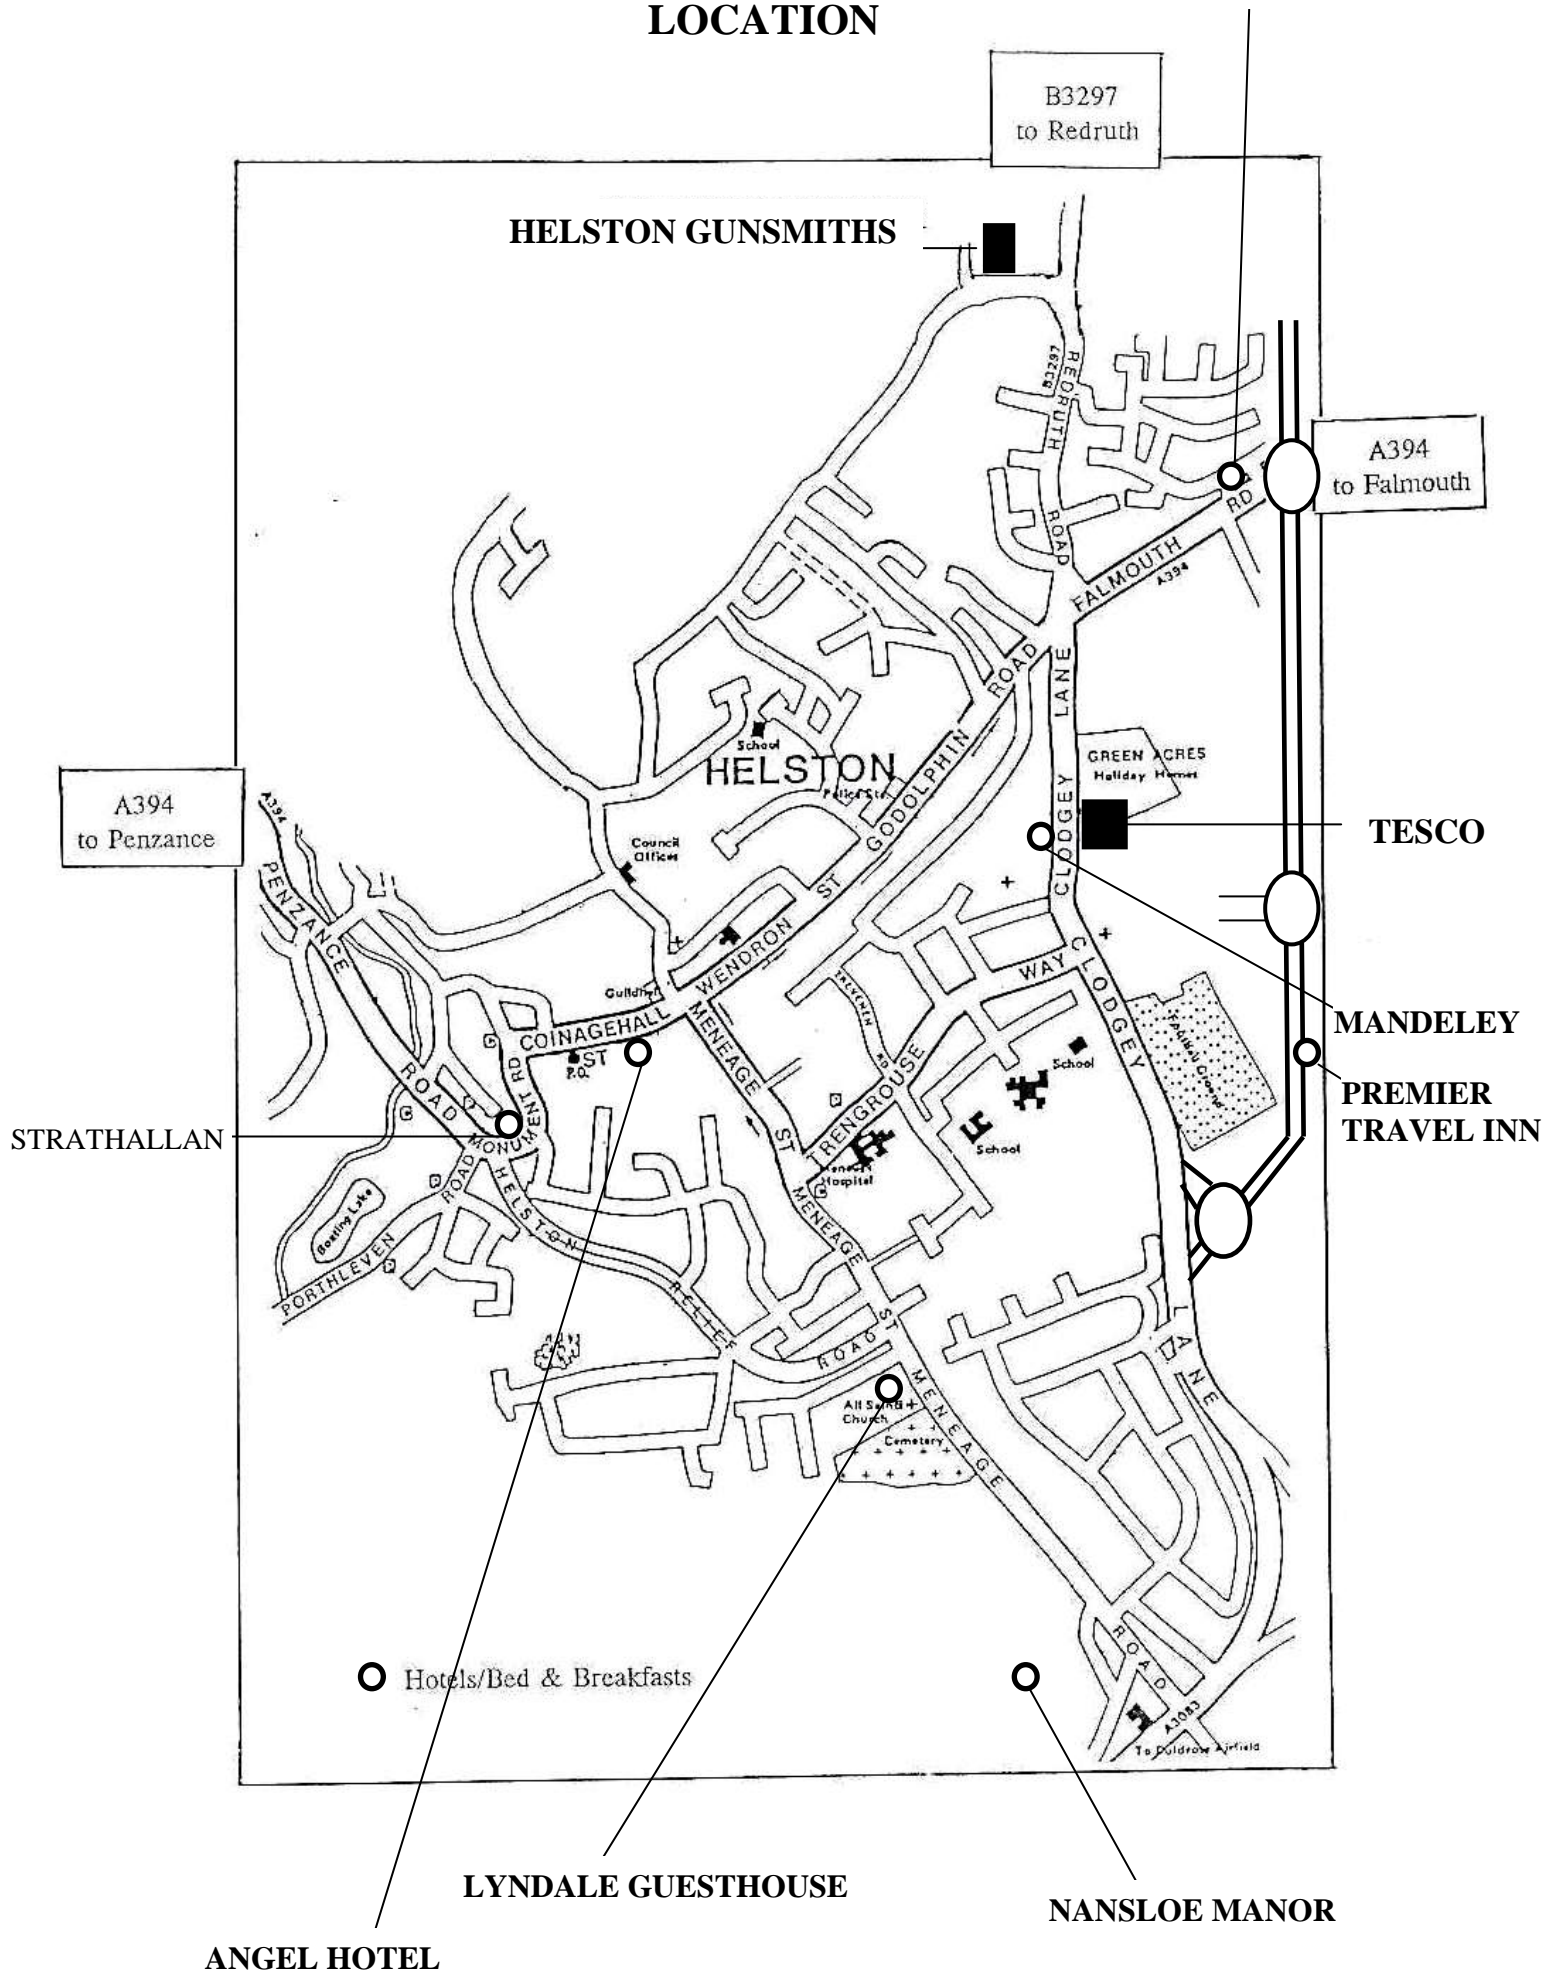

LOCATION

B3297  
to Redruth

HELSTON GUNSMITHS

A394  
to Falmouth

A394  
to Penzance

TESCO

MANDELEY

PREMIER  
TRAVEL INN

STRATHALLAN

○ Hotels/Bed & Breakfasts

LYNDALE GUESTHOUSE

NANSLOE MANOR

ANGEL HOTEL

LOCATION

B3297